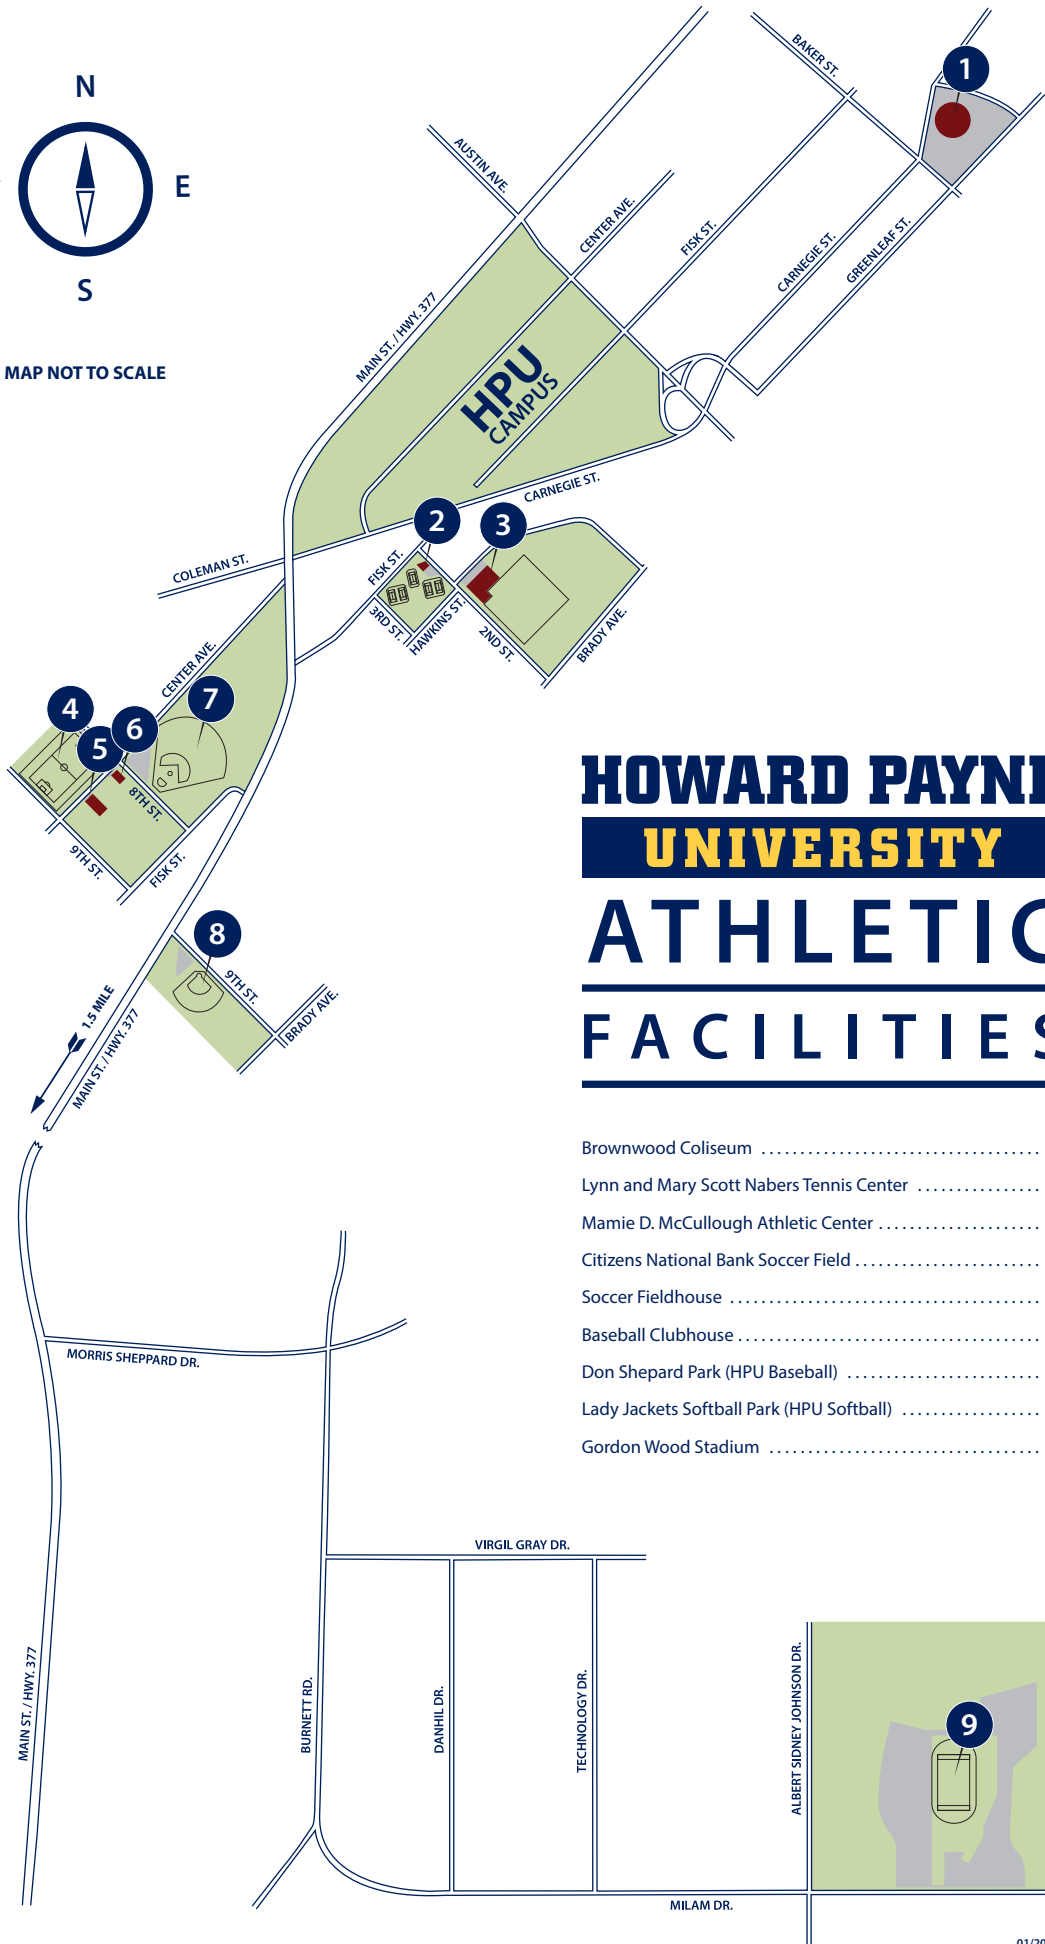

MAP NOT TO SCALE

HOWARD PAYNE UNIVERSITY ATHLETIC FACILITIES

- Brownwood Coliseum 1
- Lynn and Mary Scott Nabers Tennis Center 2
- Mamie D. McCullough Athletic Center 3
- Citizens National Bank Soccer Field 4
- Soccer Fieldhouse 5
- Baseball Clubhouse 6
- Don Shepard Park (HPU Baseball) 7
- Lady Jackets Softball Park (HPU Softball) 8
- Gordon Wood Stadium 9