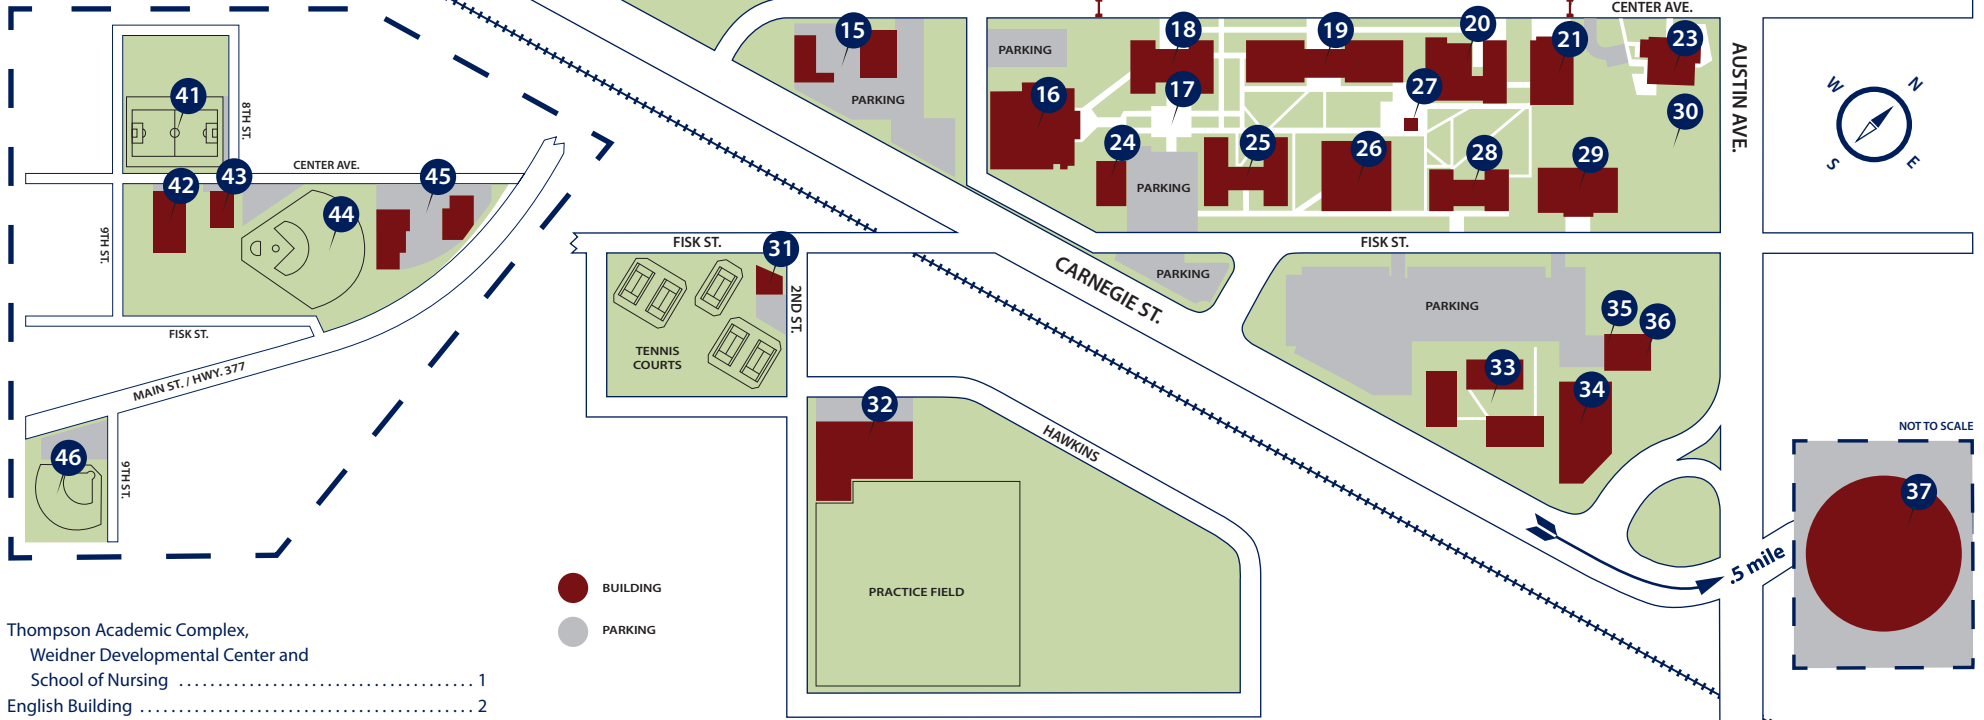

CAMPUS MAP

NOT TO SCALE

● BUILDING
● PARKING

Thompson Academic Complex, Weidner Developmental Center and School of Nursing	1
English Building	2
HPU Theatre	3
Facilities Administrative Offices	4
Facilities/Grounds/Maintenance Shops	5
Bob Carter Athletic Park (Intramural Field)	6
Smith Bell Student Duplexes	7
The Hub at the Quinn House – Davis-Thompson Baptist Student Ministry	8
Veda Hodge Hall (Women's Residence Hall)	9
Woody and Miki Martin Sand Volleyball Courts	10
Ben and Bertha Mieth Outdoor Pavilion	11
J. Howard Hodge Memorial Bell Towers	12
Davidson Music Complex	13
Walker House (President's Home)	14
Doakie Day Art Center and Annex	15
Mabee University Center	16
Muse Plaza and Mall	17
Jennings Hall (Men's Residence Hall)	18

Winebrenner Memorial Hall of Science	19
Paul and Jane Meyer Faith and Life Leadership Center with Grace Chapel and the Richard and Wanda Jackson Conference Room	20
L.J. Mims Auditorium	21
Wilson Gate and Walkway	22
Newbury Family Welcome Center (Office of Admissions) ..	23
Office of Advancement	24
Thomas Taylor Hall (Men's Residence Hall)	25
Elliston-Cassle Wellness Center	26
Old Main Tower and Plaza	27
Packer Administration Building	28
Walker Memorial Library	29
Old Main Park	30
Lynn and Mary Scott Nabers Tennis Center	31

Mamie D. McCullough Athletic Center	32
Newbury Place (Student Apartments)	33
Outdoor Recreation Complex	34
HPU DPS Office	35
Physical Plant	36
Brownwood Coliseum	37
Bettie and Robert Girling Center for Social Justice	38
Douglas MacArthur Academy of Freedom	39
Guy D. Newman Hall of American Ideals	40
Citizens National Bank Soccer Field	41
Soccer Fieldhouse	42
Baseball Clubhouse	43
Don Shepard Park (HPU Baseball)	44
Higginbotham Buildings	45
Lady Jackets Softball Park (HPU Softball)	46