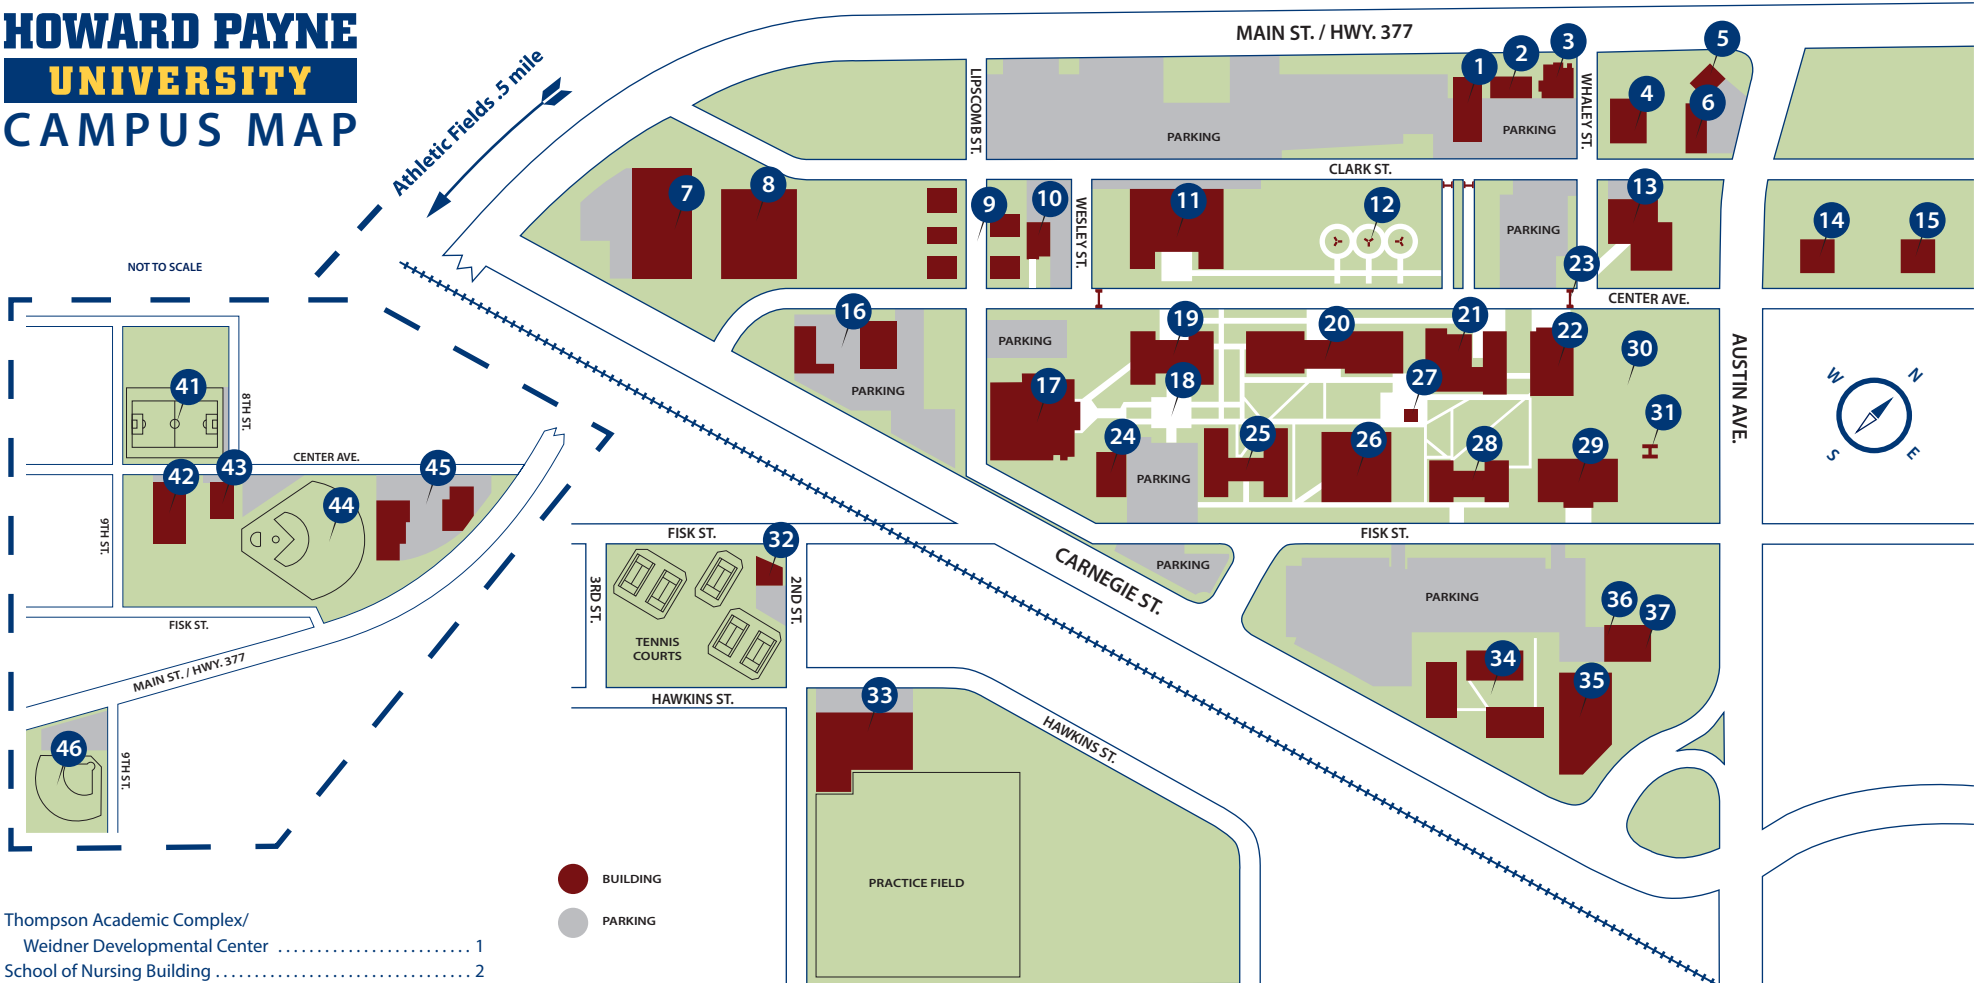

HOWARD PAYNE UNIVERSITY CAMPUS MAP

- BUILDING
- PARKING

Thompson Academic Complex/

Weidner Developmental Center	1
School of Nursing Building	2
English Building	3
HPU Theatre	4
HPU DPS Office	5
Communication & Theatre Building	6
Facilities Administrative Offices	7
Facilities/Grounds/Maintenance Shops	8
Smith Bell Student Duplexes	9
The Hub at the Quinn House - Davis-Thompson Baptist Student Ministry	10
Veda Hodge Hall (Women's Residence Hall)	11
J. Howard Hodge Memorial Bell Towers	12
Davidson Music Complex	13
Harrison House (Development and Alumni Office)	14
Walker House (President's Home)	15
Doakie Day Art Center and Annex	16
Mabee University Center	17
Muse Plaza	18
Jennings Hall (Men's Residence Hall)	19

Winebrenner Memorial Hall of Science	20
Paul and Jane Meyer Faith and Life Leadership Center with Grace Chapel and the Richard and Wanda Jackson Conference Room	21
L.J. Mims Auditorium	22
Wilson Gate and Walkway	23
Office of Admission	24
Thomas Taylor Hall (Men's Residence Hall)	25
Elliston-Castle Wellness Center	26
Old Main Tower and Plaza	27
Packer Administration Building	28
Walker Memorial Library	29
Old Main Park	30
The "H" Pond	31
Lynn and Mary Scott Nabers Tennis Center	32

Mamie D. McCullough Athletic Center	33
Newbury Place (Student Apartments)	34
Outdoor Recreation Complex	35
Food & Essentials Pantry	36
Physical Plant	37
Bettie and Robert Girling Center for Social Justice	38
Guy D. Newman Honors Academy	39
Guy D. Newman Hall of American Ideals	40
Citizens National Bank Soccer Field	41
Soccer Fieldhouse	42
Baseball Clubhouse	43
Don Shepard Park (HPU Baseball)	44
Facilities/Grounds/Maintenance Buildings	45
Lady Jackets Softball Park (HPU Softball)	46

5 mile