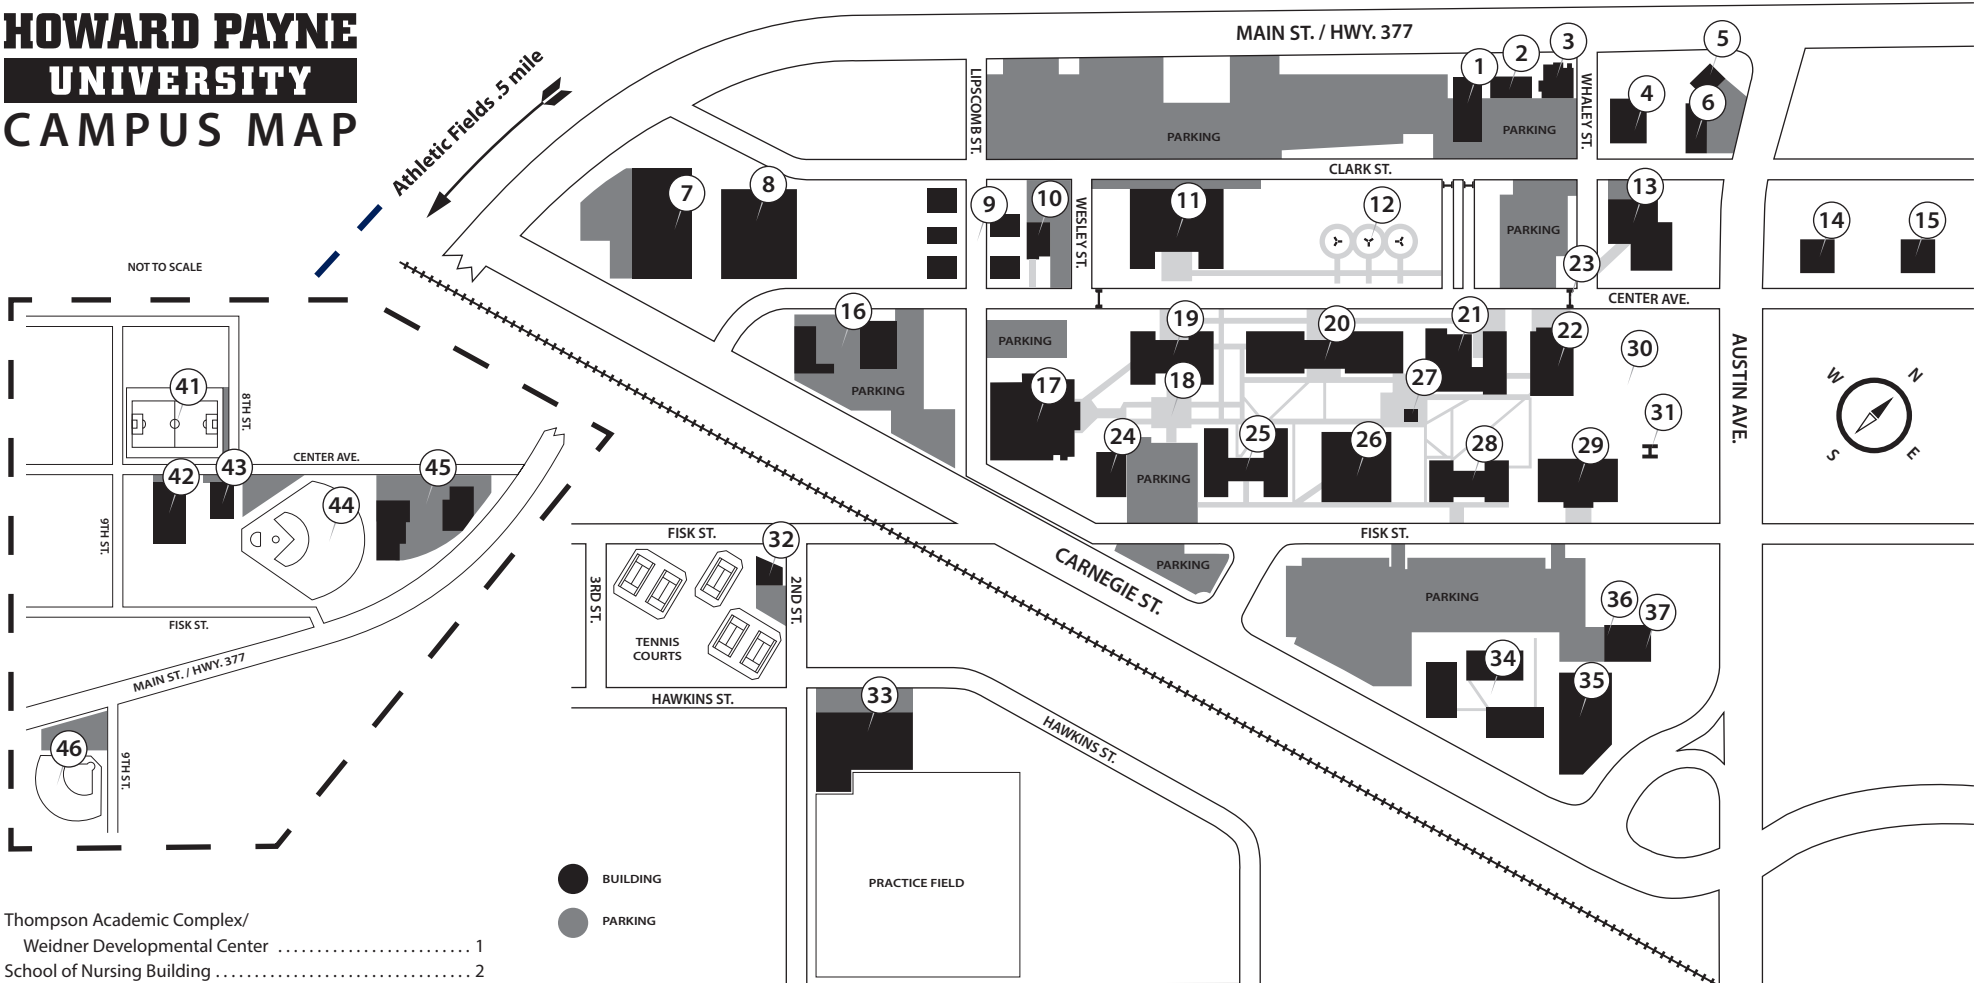

# HOWARD PAYNE UNIVERSITY CAMPUS MAP

## Thompson Academic Complex/

Weidner Developmental Center	1
School of Nursing Building	2
English Building	3
HPU Theatre	4
HPU DPS Office	5
Communication & Theatre Building	6
Facilities Administrative Offices	7
Facilities/Grounds/Maintenance Shops	8
Smith Bell Student Duplexes	9
The Hub at the Quinn House - Davis-Thompson Baptist Student Ministry	10
Veda Hodge Hall (Women's Residence Hall)	11
J. Howard Hodge Memorial Bell Towers	12
Davidson Music Complex	13
Harrison House (Development and Alumni Office)	14
Walker House (President's Home)	15
Doakie Day Art Center and Annex	16
Mabee University Center	17
Muse Plaza	18
Jennings Hall (Men's Residence Hall)	19

Winebrenner Memorial Hall of Science	20
Paul and Jane Meyer Faith and Life Leadership Center with Grace Chapel and the Richard and Wanda Jackson Conference Room	21
L.J. Mims Auditorium	22
Wilson Gate and Walkway	23
Office of Admission	24
Thomas Taylor Hall (Men's Residence Hall)	25
Elliston-Castle Wellness Center	26
Old Main Tower and Plaza	27
Packer Administration Building	28
Walker Memorial Library	29
Old Main Park	30
The "H" Pond	31
Lynn and Mary Scott Nabers Tennis Center	32

Mamie D. McCullough Athletic Center	33
Newbury Place (Student Apartments)	34
Outdoor Recreation Complex	35
Food & Essentials Pantry	36
Physical Plant	37
Bettie and Robert Girling Center for Social Justice	38
Guy D. Newman Honors Academy	39
Guy D. Newman Hall of American Ideals	40
Citizens National Bank Soccer Field	41
Soccer Fieldhouse	42
Baseball Clubhouse	43
Don Shepard Park (HPU Baseball)	44
Facilities/Grounds/Maintenance Buildings	45
Lady Jackets Softball Park (HPU Softball)	46