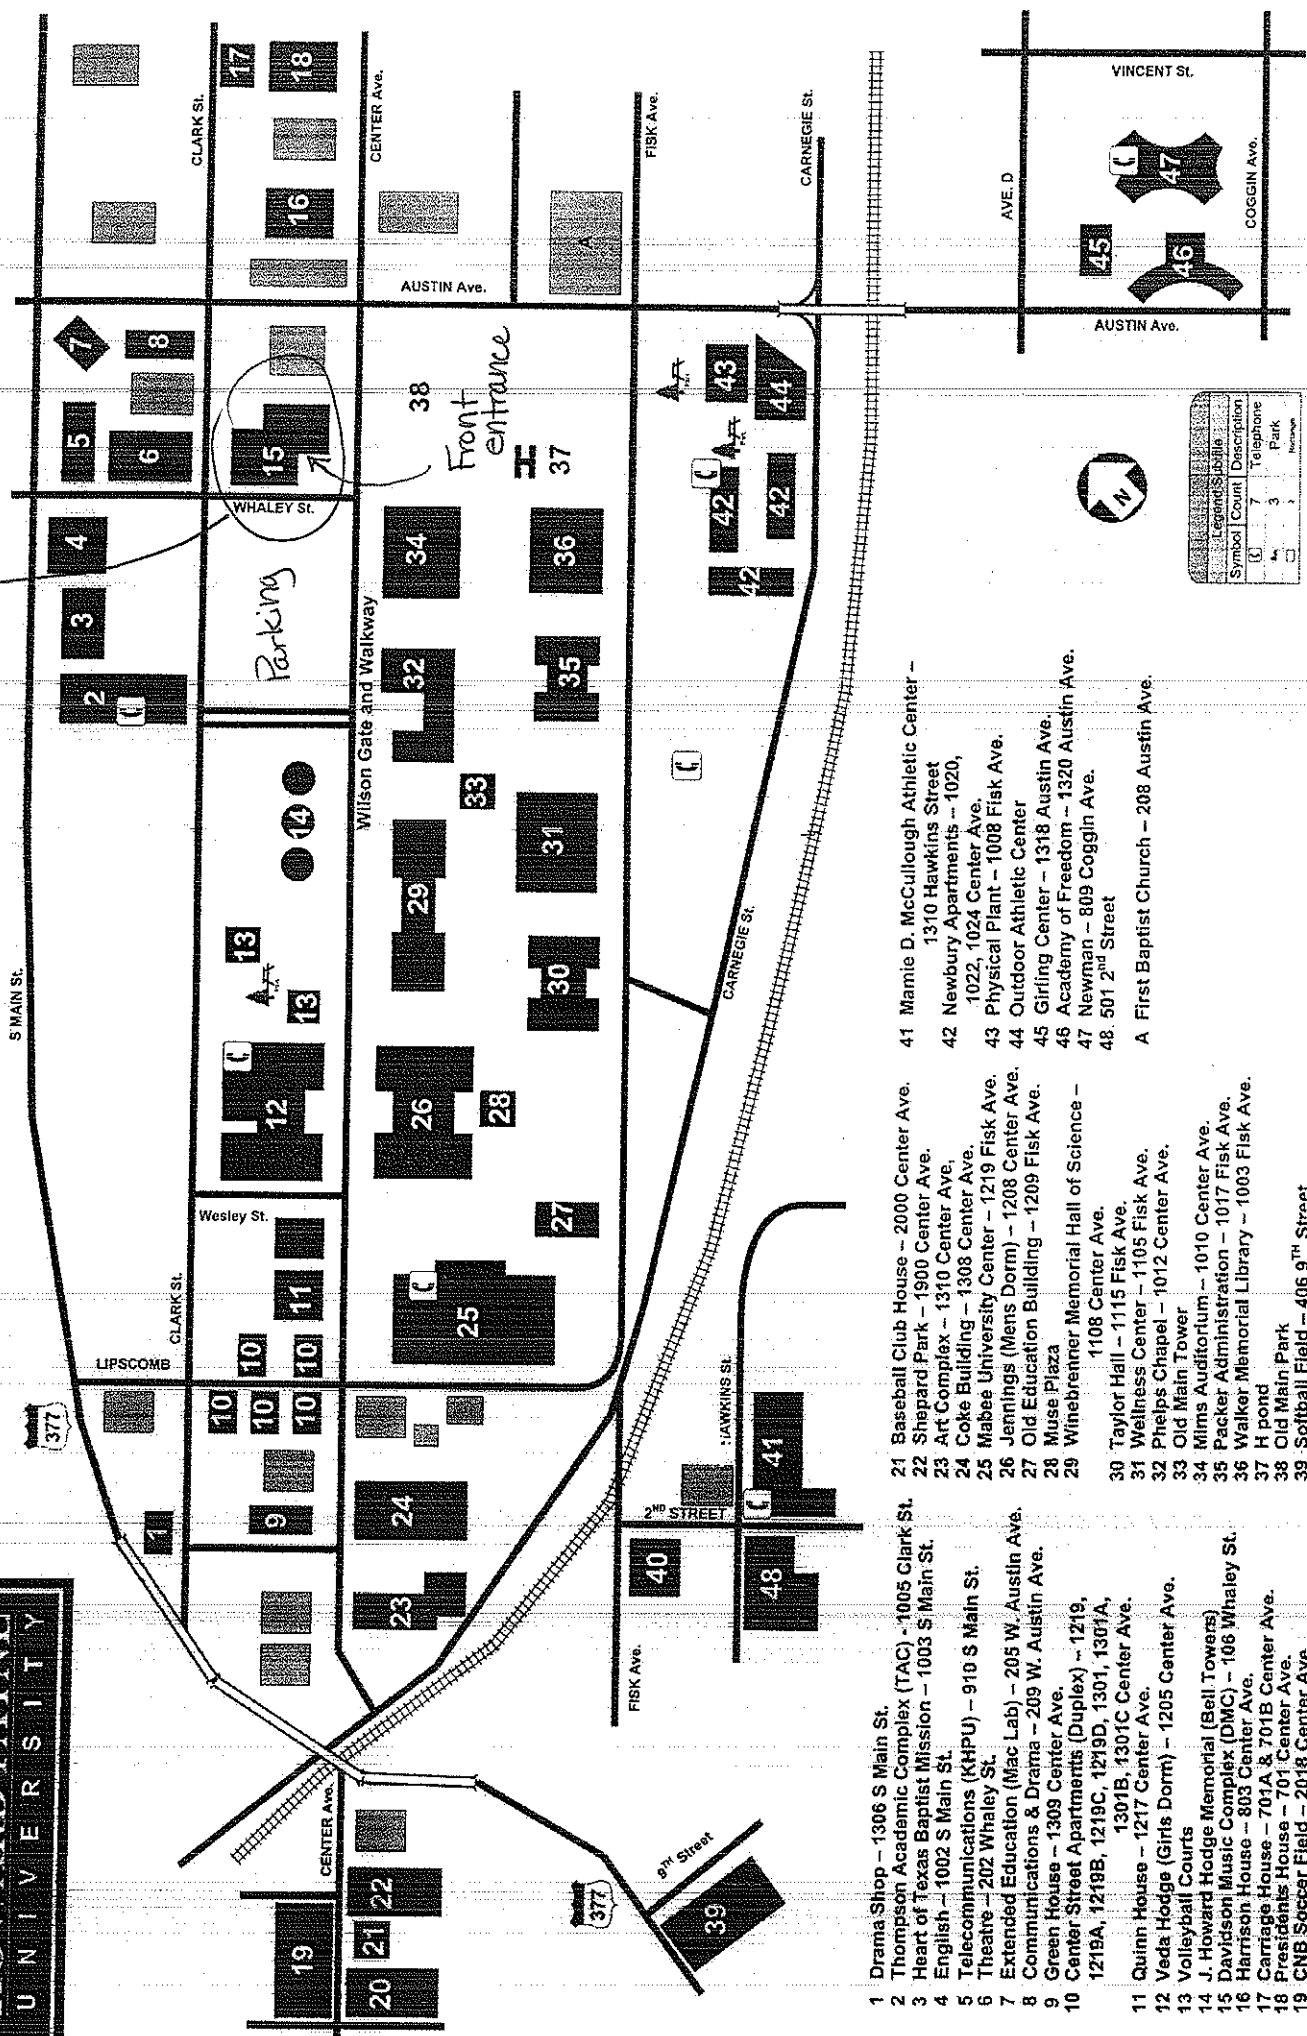

HOWARD PAYNE UNIVERSITY

DMC

- 1 Drama Shop - 1306 S Main St.
- 2 Thompson Academic Complex (TAC) - 1005 Clark St.
- 3 Heart of Texas Baptist Mission - 1003 S Main St.
- 4 English - 1002 S Main St.
- 5 Telecommunications (KHPU) - 910 S Main St.
- 6 Theatre - 202 Whaley St.
- 7 Extended Education (Mac Lab) - 205 W. Austin Ave.
- 8 Communications & Drama - 209 W. Austin Ave.
- 9 Green House - 1309 Center Ave.
- 10 Center Street Apartments (Duplex) - 1219, 1219A, 1219B, 1219C, 1219D, 1301, 1301A, 1301B, 1301C Center Ave.
- 11 Quinn House - 1217 Center Ave.
- 12 Veda Hodge (Girls Dorm) - 1205 Center Ave.
- 13 Volleyball Courts
- 14 J. Howard Hodge Memorial (Bell Towers)
- 15 Davidson Music Complex (DMC) - 106 Whaley St.
- 16 Harrison House - 803 Center Ave.
- 17 Carriage House - 701A & 701B Center Ave.
- 18 Presidents House - 701 Center Ave.
- 19 CNB Soccer Field - 2018 Center Ave.
- 20 Maintenance Warehouse - 2020 Center Ave.
- 21 Baseball Club House - 2000 Center Ave.
- 22 Shepard Park - 1900 Center Ave.
- 23 Art Complex - 1310 Center Ave.
- 24 Coke Building - 1308 Center Ave.
- 25 Mabee University Center - 1219 Fisk Ave.
- 26 Jennings (Mens Dorm) - 1208 Center Ave.
- 27 Old Education Building - 1209 Fisk Ave.
- 28 Muse Plaza
- 29 Winebrenner Memorial Hall of Science - 1108 Center Ave.
- 30 Taylor Hall - 1115 Fisk Ave.
- 31 Wellness Center - 1105 Fisk Ave.
- 32 Phelps Chapel - 1012 Center Ave.
- 33 Old Main Tower
- 34 Mirra Auditorium - 1010 Center Ave.
- 35 Packer Administration - 1017 Fisk Ave.
- 36 Walker Memorial Library - 1003 Fisk Ave.
- 37 H pond
- 38 Old Main Park
- 39 Softball Field - 406 9th Street
- 40 Tennis Center - 1402 Fisk Ave.
- 41 Mamie D. McCullough Athletic Center - 1310 Hawkins Street
- 42 Newbury Apartments - 1020, 1022, 1024 Center Ave.
- 43 Physical Plant - 1008 Fisk Ave.
- 44 Outdoor Athletic Center
- 45 Girling Center - 1318 Austin Ave.
- 46 Academy of Freedom - 1320 Austin Ave.
- 47 Newman - 809 Coggin Ave.
- 48 501 2nd Street
- A First Baptist Church - 208 Austin Ave.