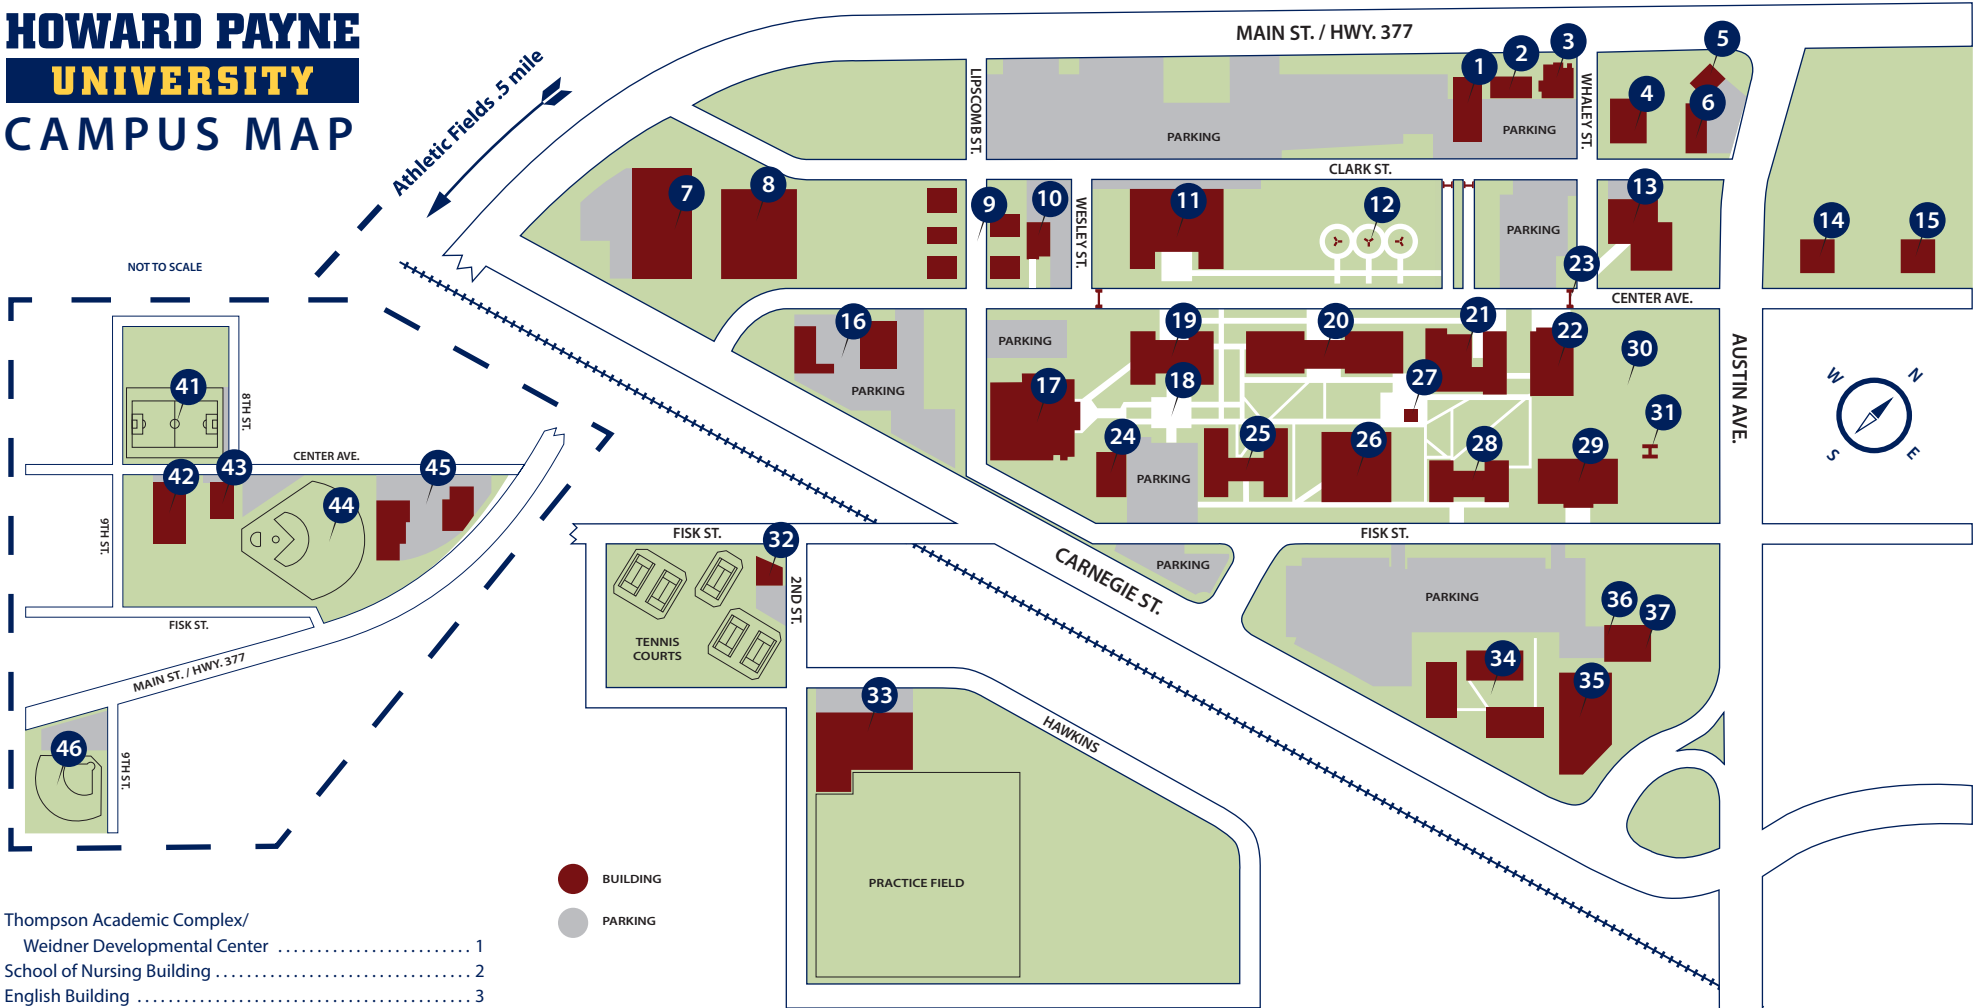

# HOWARD PAYNE UNIVERSITY CAMPUS MAP

## Thompson Academic Complex/

Weidner Developmental Center .....	1
School of Nursing Building .....	2
English Building .....	3
HPU Theatre .....	4
HPU DPS Office .....	5
Communication & Theatre Building .....	6
Facilities Administrative Offices .....	7
Facilities/Grounds/Maintenance Shops .....	8
Smith Bell Student Duplexes .....	9
The Hub at the Quinn House - Davis-Thompson Baptist Student Ministry .....	10
Veda Hodge Hall (Women's Residence Hall) .....	11
J. Howard Hodge Memorial Bell Towers .....	12
Davidson Music Complex .....	13
Harrison House (Development and Alumni Office) .....	14
Walker House (President's Home) .....	15
Doakie Day Art Center and Annex .....	16
Mabee University Center .....	17
Muse Plaza and Mall .....	18
Jennings Hall (Men's Residence Hall) .....	19

Winebrenner Memorial Hall of Science .....	20
Paul and Jane Meyer Faith and Life Leadership Center with Grace Chapel and the Richard and Wanda Jackson Conference Room .....	21
L.J. Mims Auditorium .....	22
Wilson Gate and Walkway .....	23
Office of Admission .....	24
Thomas Taylor Hall (Men's Residence Hall) .....	25
Elliston-Cassie Wellness Center .....	26
Old Main Tower and Plaza .....	27
Packer Administration Building .....	28
Walker Memorial Library .....	29
Old Main Park .....	30
The H Pond .....	31
Lynn and Mary Scott Nabers Tennis Center .....	32

Mamie D. McCullough Athletic Center .....	33
Newbury Place (Student Apartments) .....	34
Outdoor Recreation Complex .....	35
Food & Essentials Pantry .....	36
Physical Plant .....	37
Bettie and Robert Girling Center for Social Justice .....	38
Douglas MacArthur Academy of Freedom .....	39
Guy D. Newman Hall of American Ideals .....	40
Citizens National Bank Soccer Field .....	41
Soccer Fieldhouse .....	42
Baseball Clubhouse .....	43
Don Shepard Park (HPU Baseball) .....	44
Facilities/Grounds/Maintenance Buildings .....	45
Lady Jackets Softball Park (HPU Softball) .....	46