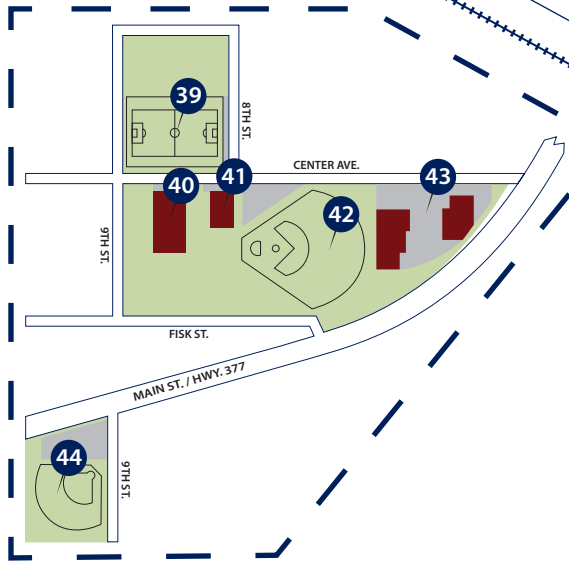

HOWARD PAYNE
UNIVERSITY
CAMPUS
MAP

NOT TO SCALE

Athletic Fields .5 mile

Thompson Academic Complex, Weidner Developmental Center and School of Nursing	1
English Building	2
HPU Theatre	3
Facilities Administrative Offices	4
Facilities/Grounds/Maintenance Shops	5
Smith Bell Student Duplexes	6
The Hub at the Quinn House – Davis-Thompson Baptist Student Ministry	7
Veda Hodge Hall (Women's Residence Hall)	8
J. Howard Hodge Memorial Bell Towers	9
Davidson Music Complex	10
Harrison House (Development and Alumni Office)	11
Walker House (President's Home)	12
Doakie Day Art Center and Annex	13
Mabee University Center	14
Muse Plaza and Mall	15
Jennings Hall (Men's Residence Hall)	16

Winebrenner Memorial Hall of Science	17
Paul and Jane Meyer Faith and Life Leadership Center with Grace Chapel and the Richard and Wanda Jackson Conference Room	18
L.J. Mims Auditorium	19
Wilson Gate and Walkway	20
Office of Admission	21
Thomas Taylor Hall (Men's Residence Hall)	22
Elliston-Cassie Wellness Center	23
Old Main Tower and Plaza	24
Packer Administration Building	25
Walker Memorial Library	26
Old Main Park	27
The H Pond	28
Lynn and Mary Scott Nabers Tennis Center	29

Mamie D. McCullough Athletic Center	30
Newbury Place (Student Apartments)	31
Outdoor Recreation Complex	32
HPU DPS Office	33
Physical Plant	34
Brownwood Coliseum	35
Bettie and Robert Girling Center for Social Justice	36
Douglas MacArthur Academy of Freedom	37
Guy D. Newman Hall of American Ideals	38
Citizens National Bank Soccer Field	39
Soccer Fieldhouse	40
Baseball Clubhouse	41
Don Shepard Park (HPU Baseball)	42
Facilities/Grounds/Maintenance Buildings	43
Lady Jackets Softball Park (HPU Softball)	44

.5 mile