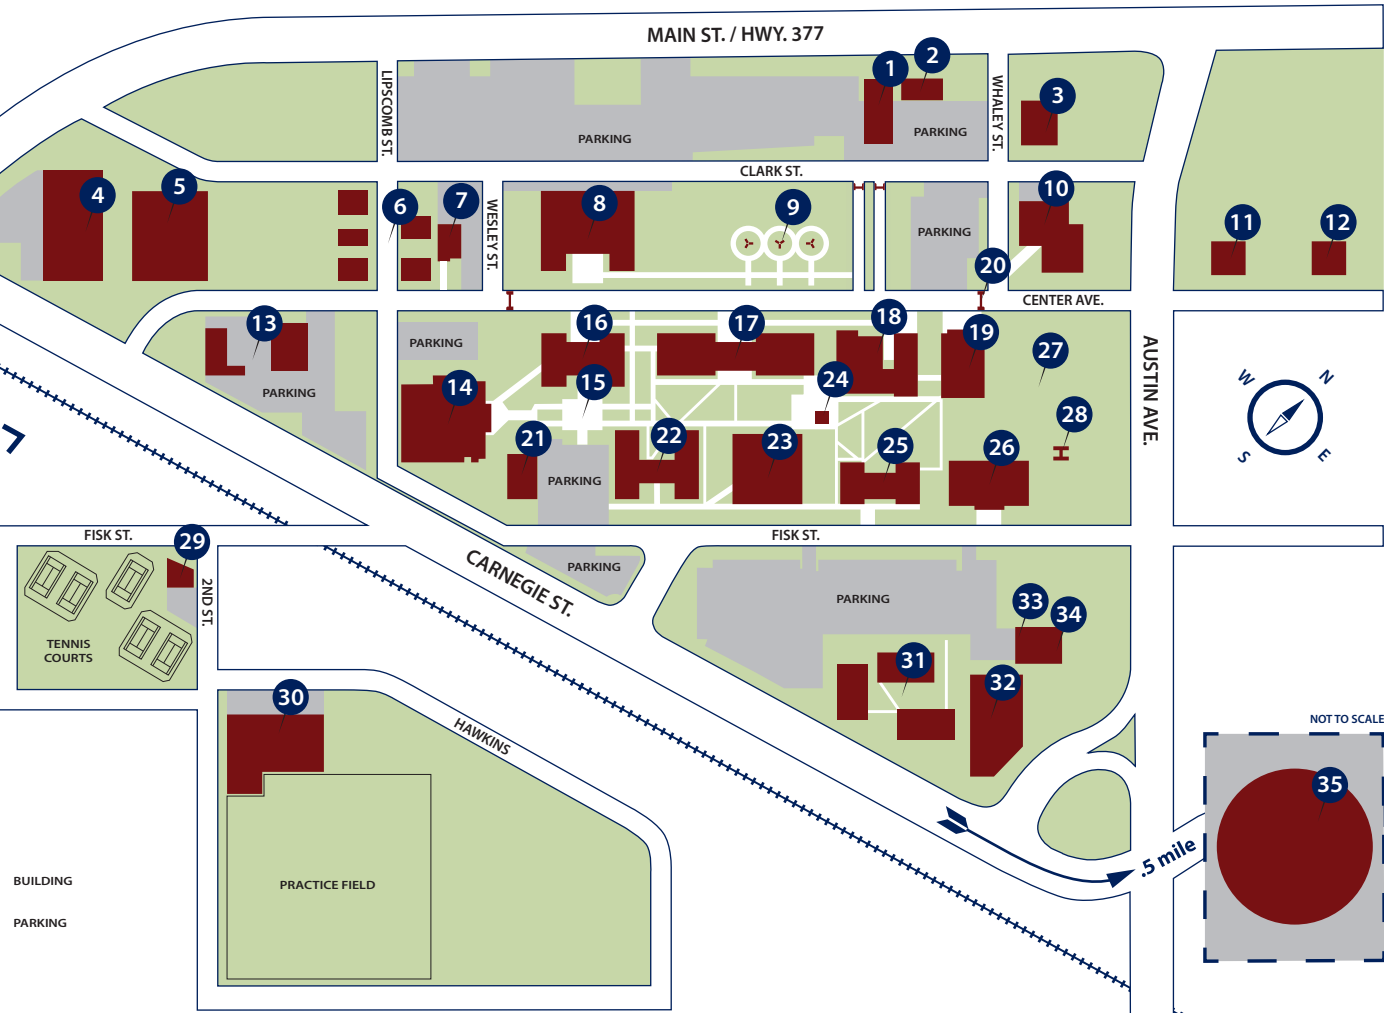

HOWARD PAYNE
UNIVERSITY
CAMPUS
MAP

NOT TO SCALE

Athletic Fields .5 mile

Thompson Academic Complex, Weidner Developmental Center and School of Nursing	1
English Building	2
HPU Theatre	3
Facilities Administrative Offices	4
Facilities/Grounds/Maintenance Shops	5
Smith Bell Student Duplexes	6
The Hub at the Quinn House – Davis-Thompson Baptist Student Ministry	7
Veda Hodge Hall (Women's Residence Hall)	8
J. Howard Hodge Memorial Bell Towers	9
Davidson Music Complex	10
Harrison House (Development and Alumni Office)	11
Walker House (President's Home)	12
Doakie Day Art Center and Annex	13
Mabee University Center	14
Muse Plaza and Mall	15
Jennings Hall (Men's Residence Hall)	16

Winebrenner Memorial Hall of Science	17
Paul and Jane Meyer Faith and Life Leadership Center with Grace Chapel and the Richard and Wanda Jackson Conference Room	18
L.J. Mims Auditorium	19
Wilson Gate and Walkway	20
Office of Admission	21
Thomas Taylor Hall (Men's Residence Hall)	22
Elliston-Cassie Wellness Center	23
Old Main Tower and Plaza	24
Packer Administration Building	25
Walker Memorial Library	26
Old Main Park	27
The H Pond	28
Lynn and Mary Scott Nabers Tennis Center	29

Mamie D. McCullough Athletic Center	30
Newbury Place (Student Apartments)	31
Outdoor Recreation Complex	32
HPU DPS Office	33
Physical Plant	34
Brownwood Coliseum	35
Bettie and Robert Girling Center for Social Justice	36
Douglas MacArthur Academy of Freedom	37
Guy D. Newman Hall of American Ideals	38
Citizens National Bank Soccer Field	39
Soccer Fieldhouse	40
Baseball Clubhouse	41
Don Shepard Park (HPU Baseball)	42
Facilities/Grounds/Maintenance Buildings	43
Lady Jackets Softball Park (HPU Softball)	44

.5 mile