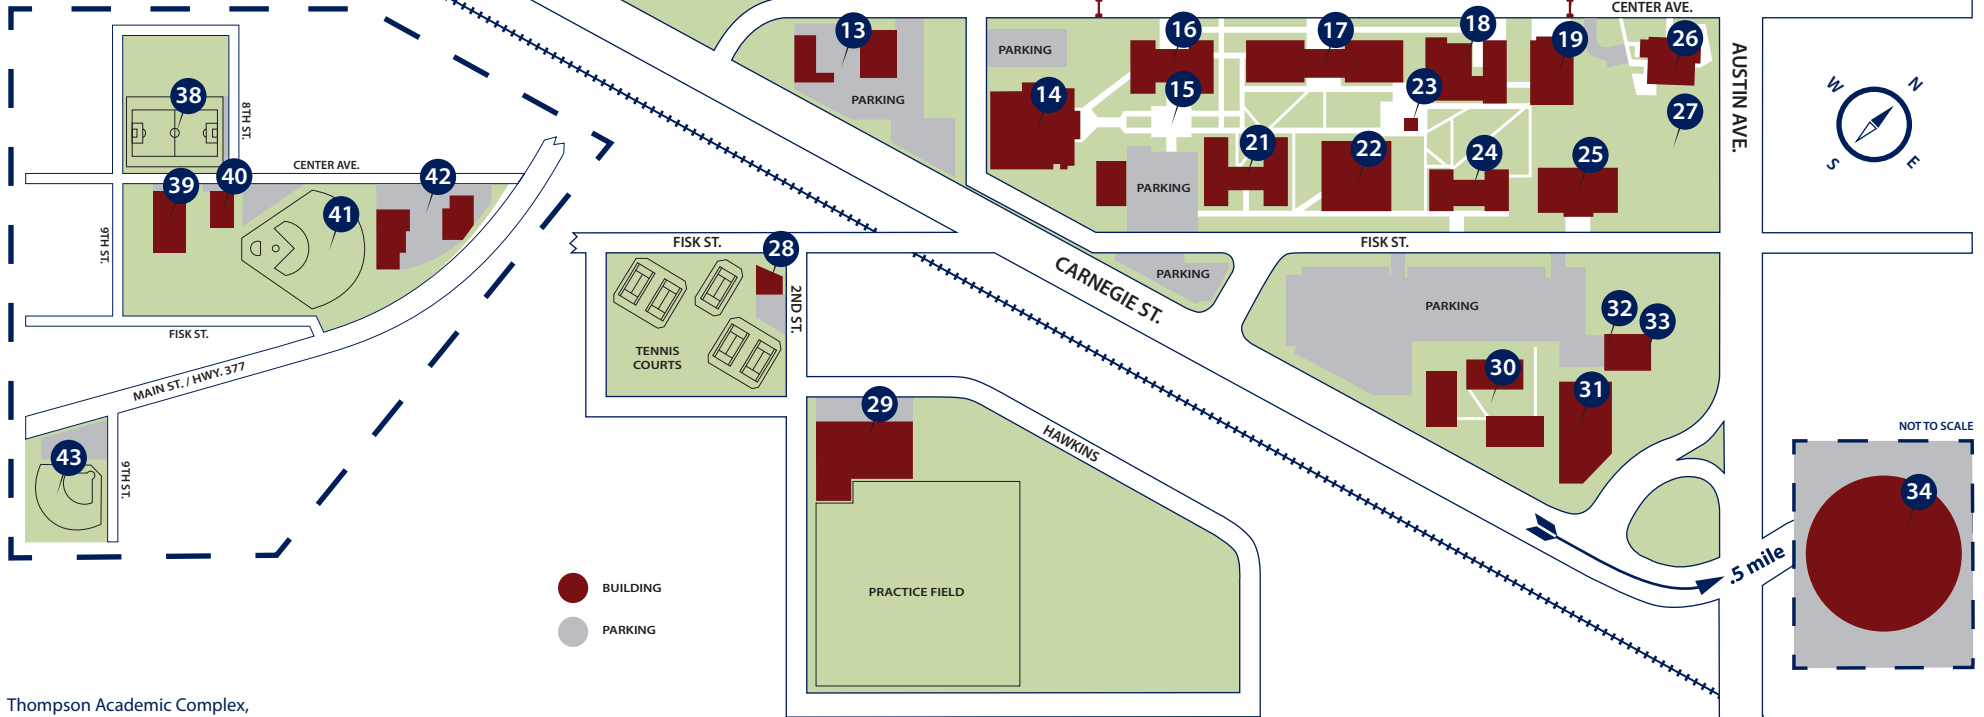

**HOWARD PAYNE**  
UNIVERSITY  
**CAMPUS**  
**MAP**

NOT TO SCALE

Thompson Academic Complex, Weidner Developmental Center and School of Nursing .....	1
English Building .....	2
HPU Theatre .....	3
Facilities Administrative Offices .....	4
Facilities/Grounds/Maintenance Shops .....	5
Smith Bell Student Duplexes .....	6
The Hub at the Quinn House – Davis-Thompson Baptist Student Ministry .....	7
Veda Hodge Hall (Women's Residence Hall) .....	8
J. Howard Hodge Memorial Bell Towers .....	9
Davidson Music Complex .....	10
Harrison House (Development and Alumni Office) .....	11
Walker House (President's Home) .....	12
Doakie Day Art Center and Annex .....	13
Mabee University Center .....	14
Muse Plaza and Mall .....	15

Jennings Hall (Men's Residence Hall) .....	16
Winebrenner Memorial Hall of Science .....	17
Paul and Jane Meyer Faith and Life Leadership Center with Grace Chapel and the Richard and Wanda Jackson Conference Room .....	18
L.J. Mims Auditorium .....	19
Wilson Gate and Walkway .....	20
Thomas Taylor Hall (Men's Residence Hall) .....	21
Elliston-Cassie Wellness Center .....	22
Old Main Tower and Plaza .....	23
Packer Administration Building .....	24
Walker Memorial Library .....	25
Newbury Family Welcome Center (Office of Admissions) ...	26
Old Main Park .....	27
Lynn and Mary Scott Nabers Tennis Center .....	28

Mamie D. McCullough Athletic Center .....	29
Newbury Place (Student Apartments) .....	30
Outdoor Recreation Complex .....	31
HPU DPS Office .....	32
Physical Plant .....	33
Brownwood Coliseum .....	34
Bettie and Robert Girling Center for Social Justice .....	35
Douglas MacArthur Academy of Freedom .....	36
Guy D. Newman Hall of American Ideals .....	37
Citizens National Bank Soccer Field .....	38
Soccer Fieldhouse .....	39
Baseball Clubhouse .....	40
Don Shepard Park (HPU Baseball) .....	41
Facilities/Grounds/Maintenance Buildings .....	42
Lady Jackets Softball Park (HPU Softball) .....	43